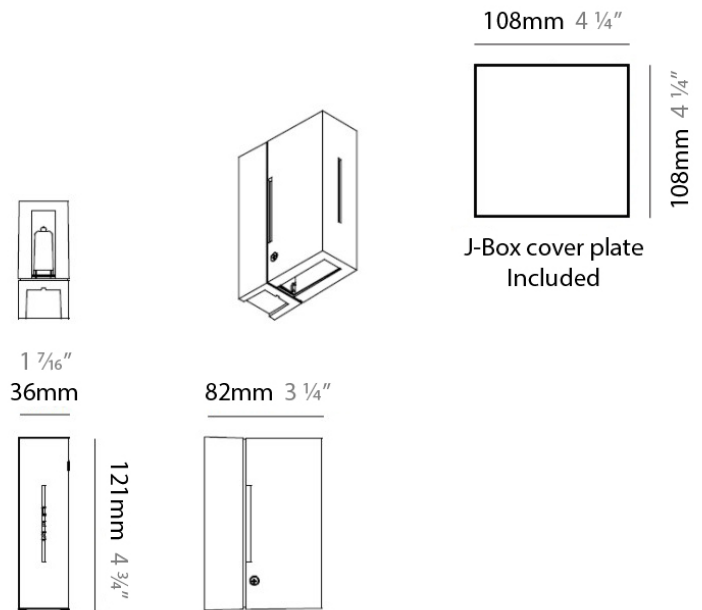

BLOC SURFACE

D93045

PROJECT	
TYPE	
NOTES	
QUANTITY	
DATE	

GENERAL

Series: Bloc
Brand: Milan
Division: Design
Mounting Type: Surface
Mounting Location: Wall
Subcategory: Ambient

PHYSICAL

Shape: Rectangle
Length (mm): 110
Length (in): 4 ⁵ / ₁₆
Height (mm): 121
Height (in): 4 ³ / ₄
Extension (mm): 96
Extension (in): 3 ³ / ₄
Light Distribution: Indirect
Weight (kg): 0.5
Weight (lbs): 1
Fixture Material: Metal

ELECTRICAL

Number of Lamps: 1
Lamp Type: LED Retrofit
Lamp Shape: T4
Bulb Included: Bulb Not Included
Total Output Wattage (W): 3
Max. Wattage Per Lamp (W): 3
Lamp Base: G9
Input Voltage (V): 120

LED

OPTICAL

RATINGS AND CERTIFICATIONS

Certified By: CSA Certified to UL and CSA Standards
IP rating: IP20

BLOC SURFACE

D93048

PROJECT	
TYPE	
NOTES	
QUANTITY	
DATE	

GENERAL

Series: Bloc
 Brand: Milan
 Division: Design
 Mounting Type: Surface
 Mounting Location: Wall
 Subcategory: Ambient

PHYSICAL

Shape: Rectangle
 Length (mm): 375
 Length (in): 14 3/4
 Height (mm): 110
 Height (in): 4 5/16
 Extension (mm): 96
 Extension (in): 3 3/4
 Weight (kg): 1.23
 Weight (lbs): 2.7
 Fixture Material: Metal